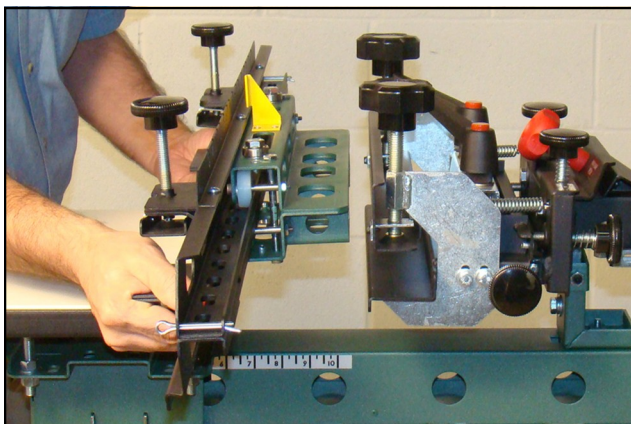

ATHLETIC NUMBERING ATTACHMENT

THE DiGiT

Shown is a four color press with a two color, 8" DiGiT numbering system

Convert ANY** rear clamping manual press into a numbering machine in 20 seconds

Advanced Number Spacing

Compensates for the narrow #1 by allowing 5 unique positions for each digit from 0 to 9.

1 Tired of using heat transfers, stencils, or turning away number printing jobs?

2 The DiGiT is a clamp-in numbering system designed to fit YOUR press.

3 The DiGiT slide locates each number for fast and precise printing.

4 With DiGiT, you print consecutive numbers as fast as regular spot printing.

Features:

- Print 2 to 3 times faster than any other comparable number system!
- Register numbers instantly and precisely with an easy to see sight rail.
- No flash necessary for 2 digit, single color prints.
- Unique sight rail with yellow target makes printing easy.
- Have a side clamp machine? We have a solution, call us for information.